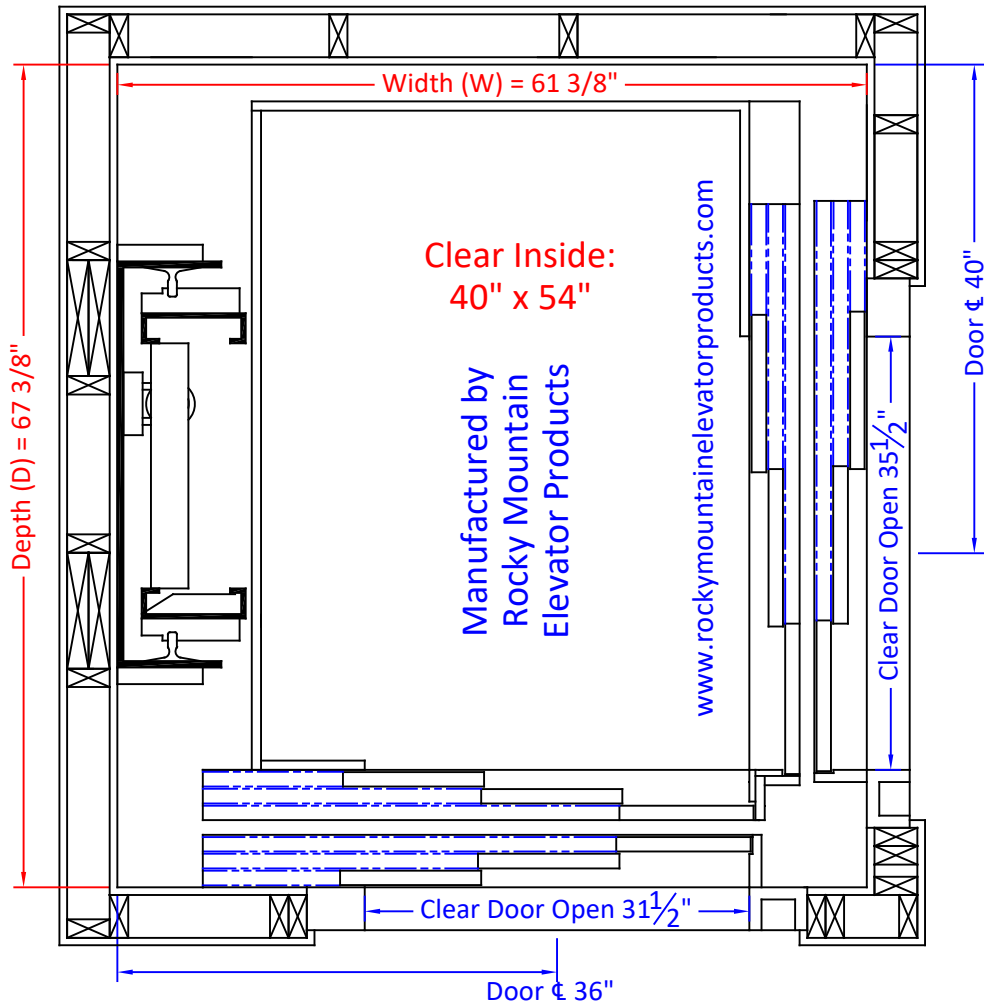

REV.	DATE	DESCRIPTION

ROCKY MOUNTAIN ELEVATOR PRODUCTS
 LIVE LIFE ELEVATED
 Phone: (866) 482-4472
 www.Rockymountainelevatorproducts.com

TITLE: SRH-3SPVLR,40x54,RL,FRONT-SIDE,RH-LH		DRAWING #	
DRAWN BY: JEV	DATE:	CONTRACTOR NAME:	
APPROVED BY ELEVATOR DEALER:		JOB NAME:	
			DATE: