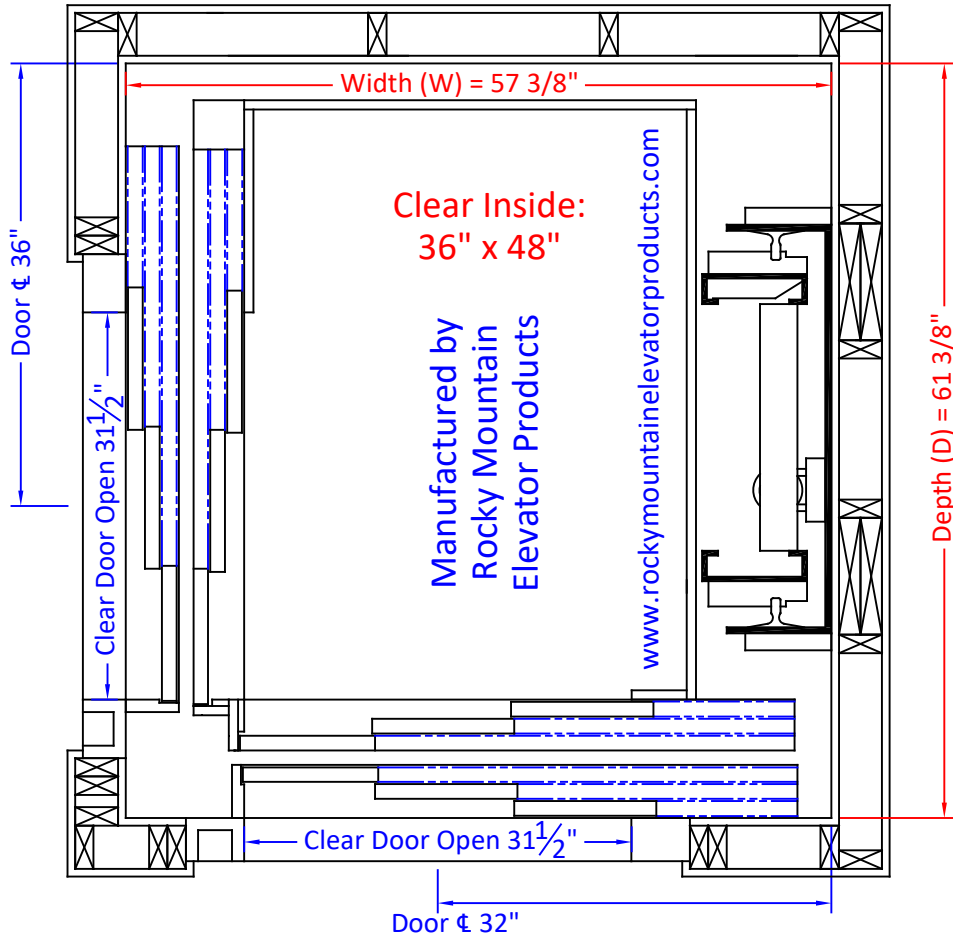

REV.	DATE	DESCRIPTION

ROCKY MOUNTAIN ELEVATOR PRODUCTS
 LIVE LIFE ELEVATED
 Phone: (866) 482-4472
 www.Rockymountainelevatorproducts.com

TITLE: SRH-3SPVRL,36x48,RR,FRONT-SIDE,LH-RH		DRAWING #	
DRAWN BY: JEV	DATE:	CONTRACTOR NAME:	
APPROVED BY ELEVATOR DEALER:		JOB NAME:	
			DATE: