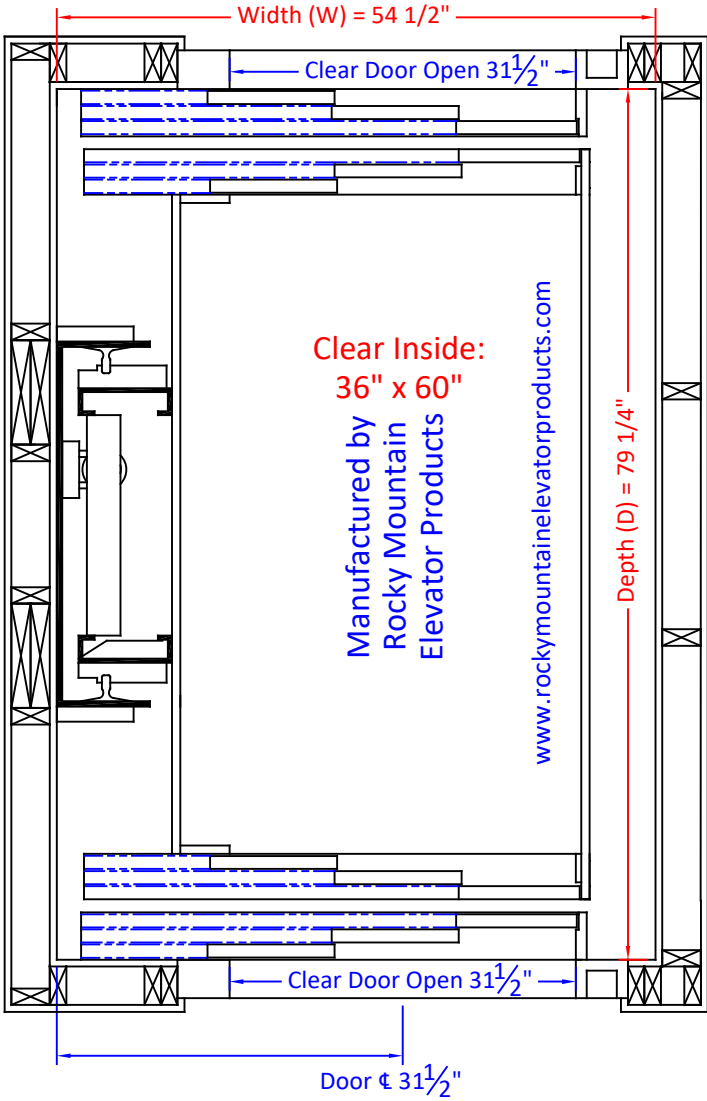

REV.	DATE	DESCRIPTION

ROCKY MOUNTAIN ELEVATOR PRODUCTS
 LIVE LIFE ELEVATED
 Phone: (866) 482-4472
 www.Rockymountainelevatorproducts.com

TITLE: SRH-3SPVLR,36x60,RL,FRONT-REAR,RH-LH		DRAWING #	
DRAWN BY: JEV	DATE:	CONTRACTOR NAME:	
APPROVED BY ELEVATOR DEALER:		JOB NAME:	
			DATE: