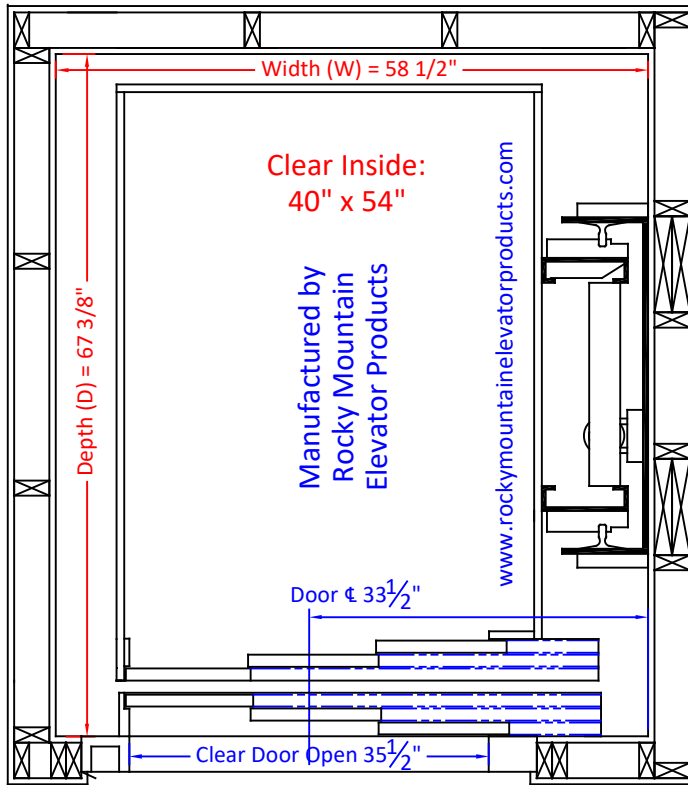

REV.	DATE	DESCRIPTION

ROCKY MOUNTAIN ELEVATOR PRODUCTS
 LIVE LIFE ELEVATED
 Phone: (866) 482-4472
 www.Rockymountainelevatorproducts.com

TITLE: SRH-3SPVR,40x54,RR,FRONT,LH		DRAWING #
DRAWN BY: JEV	DATE:	CONTRACTOR NAME:
APPROVED BY ELEVATOR DEALER:		JOB NAME:
		DATE: